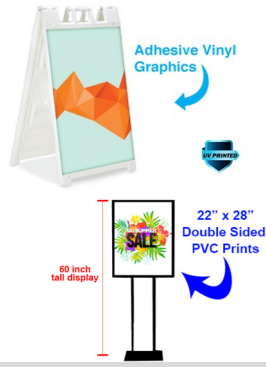

Letterhead

8.5in x 11in. Perfect tool for branding official documents with your company's details.

https://sinalite.com/en_us/stationery/letterhead.html

Envelopes

Various sizes. Envelopes that carry official business documents can be branded with a logo and other details. These are made of 60lb offset paper, which are sometimes called 24lb bond paper, as they have the same thickness, texture and weight.

<https://4over-printing.com/feather-flags>

10x10 Event Tent

\$1,000.00

The 10 foot Event Tent is the next level in outdoor advertising. Achieve 360 degrees of branding with a custom full fabric dye sub canopy and hardware package. Canopy is printed and sewn Weather Resistant Tent Polyester. Print your brand message on each of the four peaks and valance panels. Our large format full color capabilities take artwork seam to seam unlike competitor tents that rely on small vinyl applications. Heavy duty hex shape 40 mm. aluminum hardware gives the tent strength in outdoor installations. Telescopic legs allow you to adjust the height, and the interior lattice expands the tent interior with the crank of a handle. Each leg has a foot plate ready to be staked to the ground. (Ropes, stakes, and standard carrying bag included with hardware).

<https://4over-printing.com/event-tents>

A Frame Sign

\$200.00

This heavy-duty plastic A-frame is the perfect solution for sidewalk advertising. The frame can be filled with sand or water for greater stability. The double sided hardware includes regressed sign area that helps to protect sign faces. Product Dimensions: 46"H X 25"W x 3"D, Graphic Dimensions: 24" W x 36"H , Weight: 19 lbs